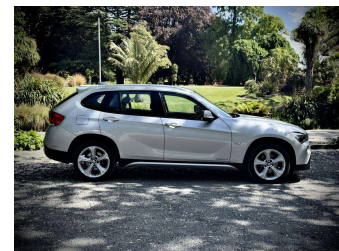

2010 BMW X1 2.0D

Purchase Price **\$10,990**
Includes GST, Registration & Licensing

Finance may be available on this vehicle. Ask one of our friendly staff for more information.

Gain peace of mind with Mechanical Breakdown Insurance. **Ask us how.**

Body Style
5 door, Station Wagon

Odometer
104,201 km

Engine
1995 cc

Fuel Type
Diesel

Transmission
Rear Wheel

Wheels
-

VIN
WBAVN32030VL53595

Interior
Black, Leather